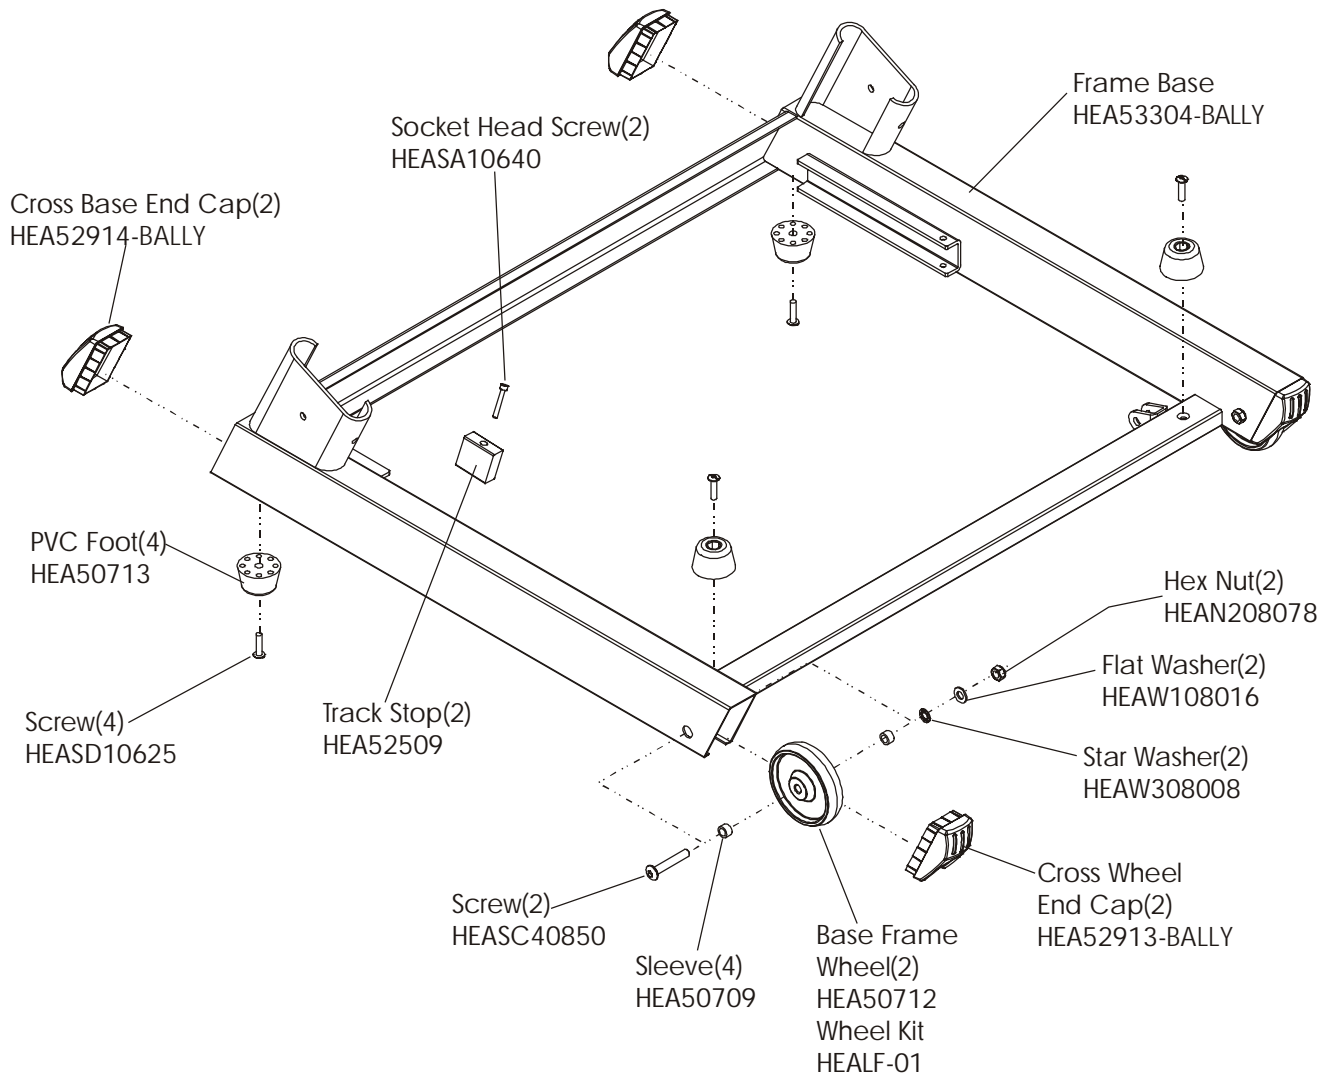

Bally T250 Treadmill - TRT250-XXXX-01

Unit Assembly

Bally T250 Treadmill - TRT250-XXXX-01

Belt and Deck

Bally T250 Treadmill - TRT250-XXXX-01

Frame Components

Bally T250 Treadmill - TRT250-XXXX-01

Drive Components

Bally T250 Treadmill - TRT250-XXXX-01

Base Frame

Bally T250 Treadmill - TRT250-XXXX-01

Cylinder and Linkages

Bally T250 Treadmill - TRT250-XXXX-01

Upright Posts

Note: Hardware Bag, HEALF-05

Bally T250 Treadmill - TRT250-XXXX-01

T810 Console

Product Number	Language/Units	Overlay	PCB	Console No Decals	Console Decals
TRT250-0000-01	Eng/Eng	K70006	D105013	IBA-5WOM10-01	(2)

Bally T250 Treadmill - TRT250-XXXX-01

Wiring Diagram