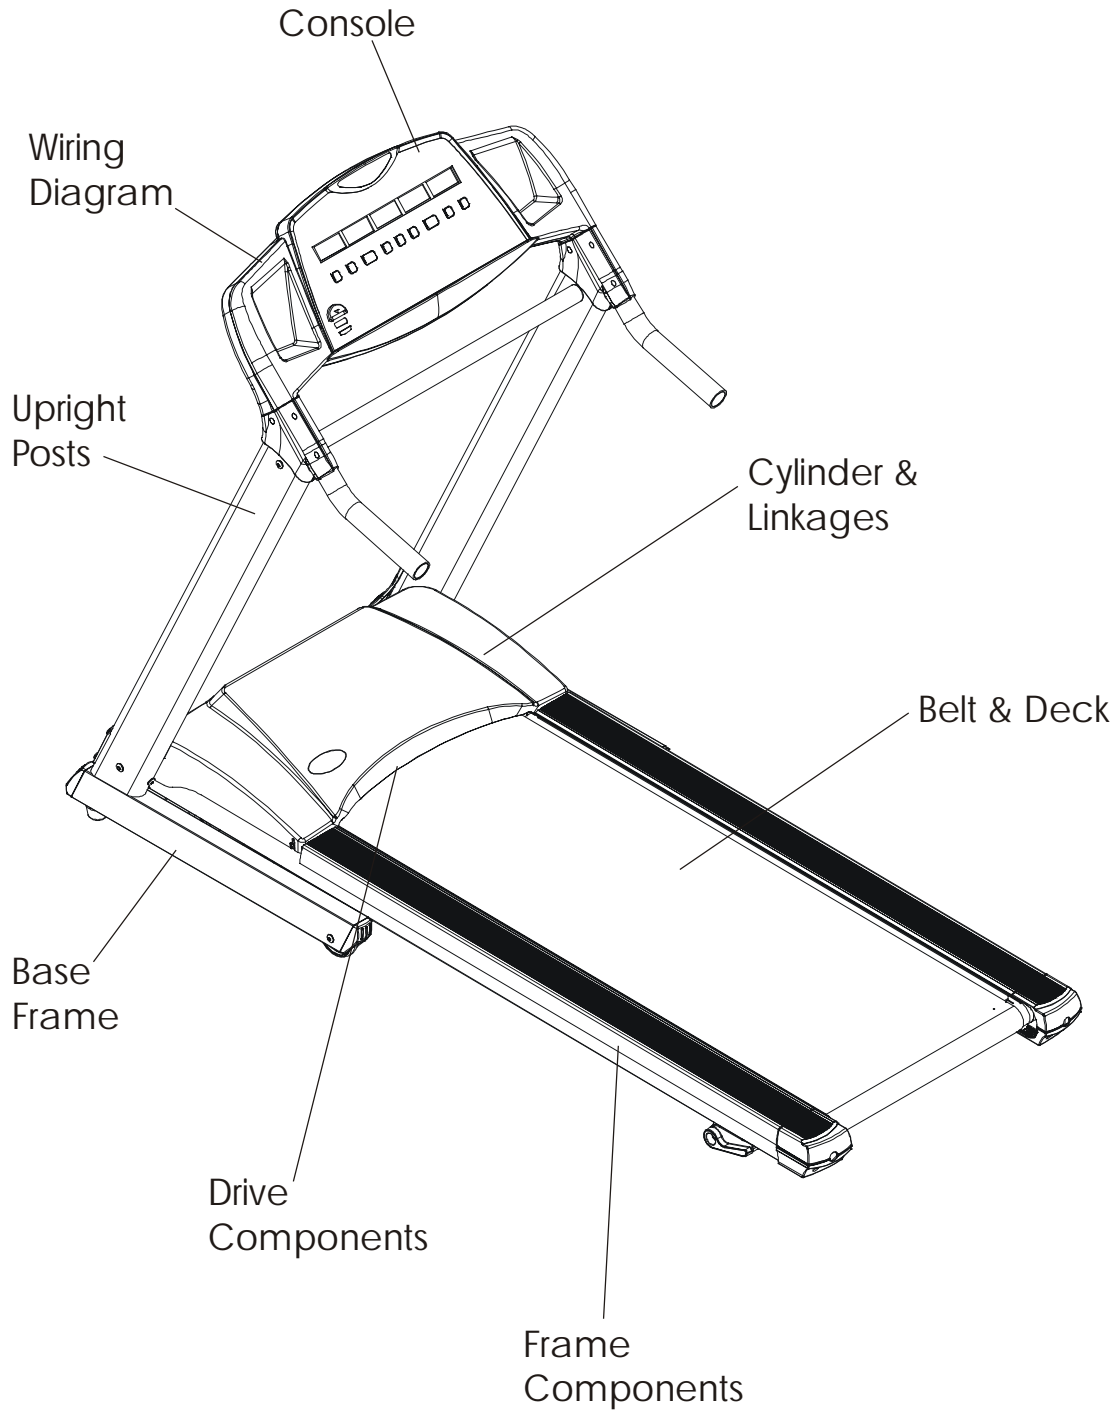

Bally T250 Treadmill - TRT250-XXXX-01

Unit Assembly

Bally T250 Treadmill - TRT250-XXXX-01

Belt and Deck

Bally T250 Treadmill - TRT250-XXXX-01

Frame Components

Bally T250 Treadmill - TRT250-XXXX-01

Drive Components

Bally T250 Treadmill - TRT250-XXXX-01

Base Frame

Bally T250 Treadmill - TRT250-XXXX-01

Cylinder and Linkages

Bally T250 Treadmill - TRT250-XXXX-01

Upright Posts

Note: Hardware Bag, HEALF-05

Bally T250 Treadmill - TRT250-XXXX-01