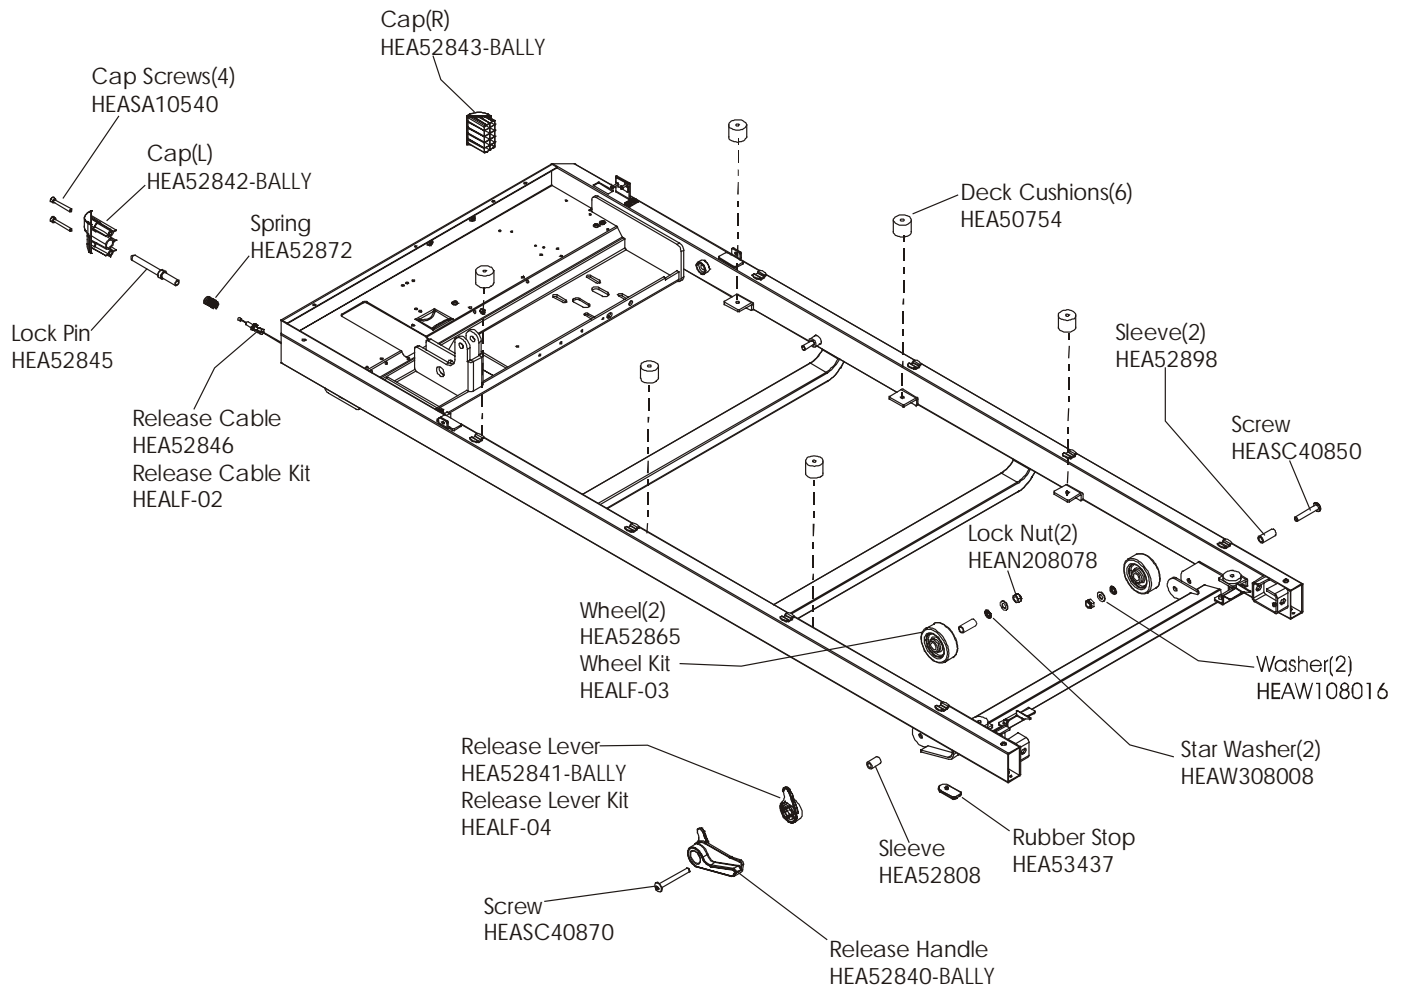

Bally T250 Treadmill - TRT250-XXXX-01

Unit Assembly

Bally T250 Treadmill - TRT250-XXXX-01

Belt and Deck

Bally T250 Treadmill - TRT250-XXXX-01

Frame Components

Bally T250 Treadmill - TRT250-XXXX-01

Drive Components

Bally T250 Treadmill - TRT250-XXXX-01

Base Frame

Bally T250 Treadmill - TRT250-XXXX-01

Cylinder and Linkages

Bally T250 Treadmill - TRT250-XXXX-01

Upright Posts

Note: Hardware Bag, HEALF-05

Bally T250 Treadmill - TRT250-XXXX-01

T810 Console

Product Number	Language/Units	Overlay	PCB	Console No Decals	Console Decals
TRT250-0000-01	Eng/Eng	K70006	D105013	IBA-5WOM10-01	(2)

Bally T250 Treadmill - TRT250-XXXX-01

Wiring Diagram