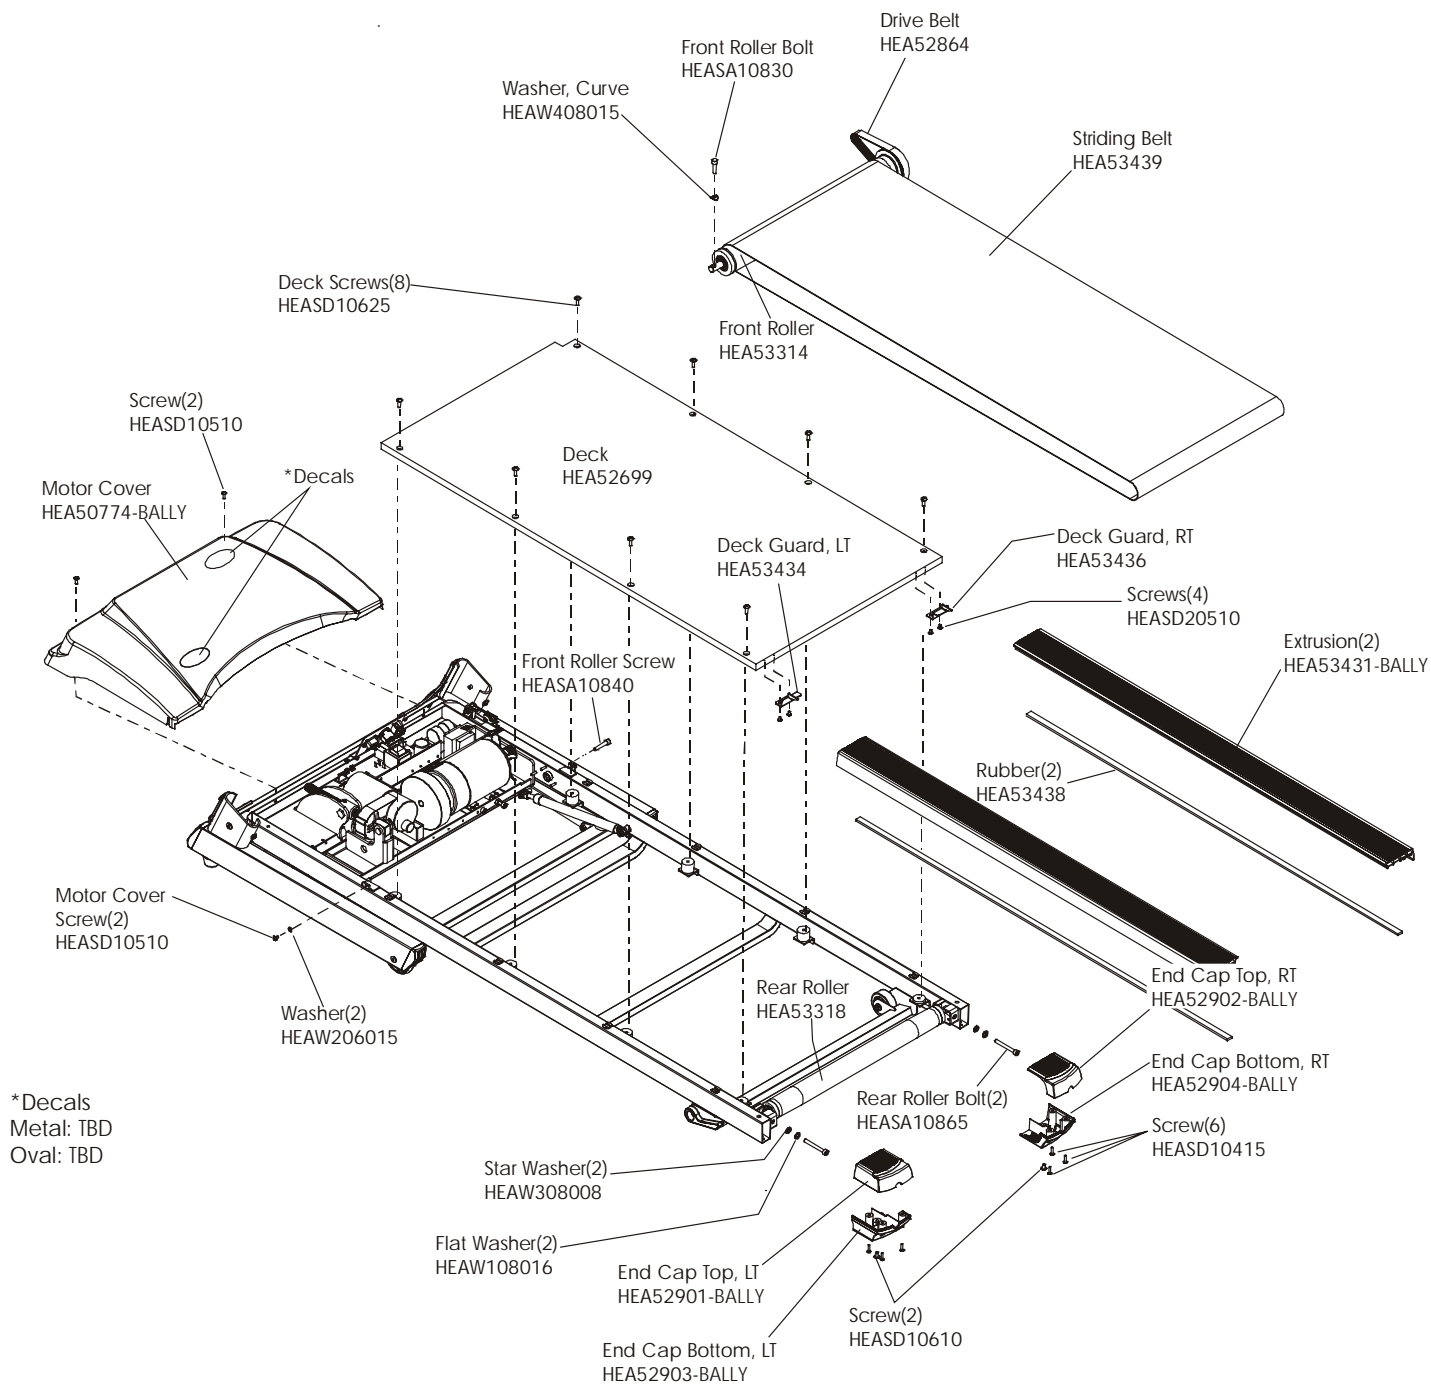

Bally T250 Treadmill - TRT250-XXXX-01

Unit Assembly

Bally T250 Treadmill - TRT250-XXXX-01

Belt and Deck

Bally T250 Treadmill - TRT250-XXXX-01

Frame Components

Bally T250 Treadmill - TRT250-XXXX-01

Drive Components

Bally T250 Treadmill - TRT250-XXXX-01

Base Frame

Bally T250 Treadmill - TRT250-XXXX-01

Cylinder and Linkages

Bally T250 Treadmill - TRT250-XXXX-01

Upright Posts

Note: Hardware Bag, HEALF-05

Bally T250 Treadmill - TRT250-XXXX-01

T810 Console

Product Number	Language/Units	Overlay	PCB	Console No Decals	Console Decals
TRT250-0000-01	Eng/Eng	K70006	D105013	IBA-5WOM10-01	(2)

Bally T250 Treadmill - TRT250-XXXX-01

Wiring Diagram