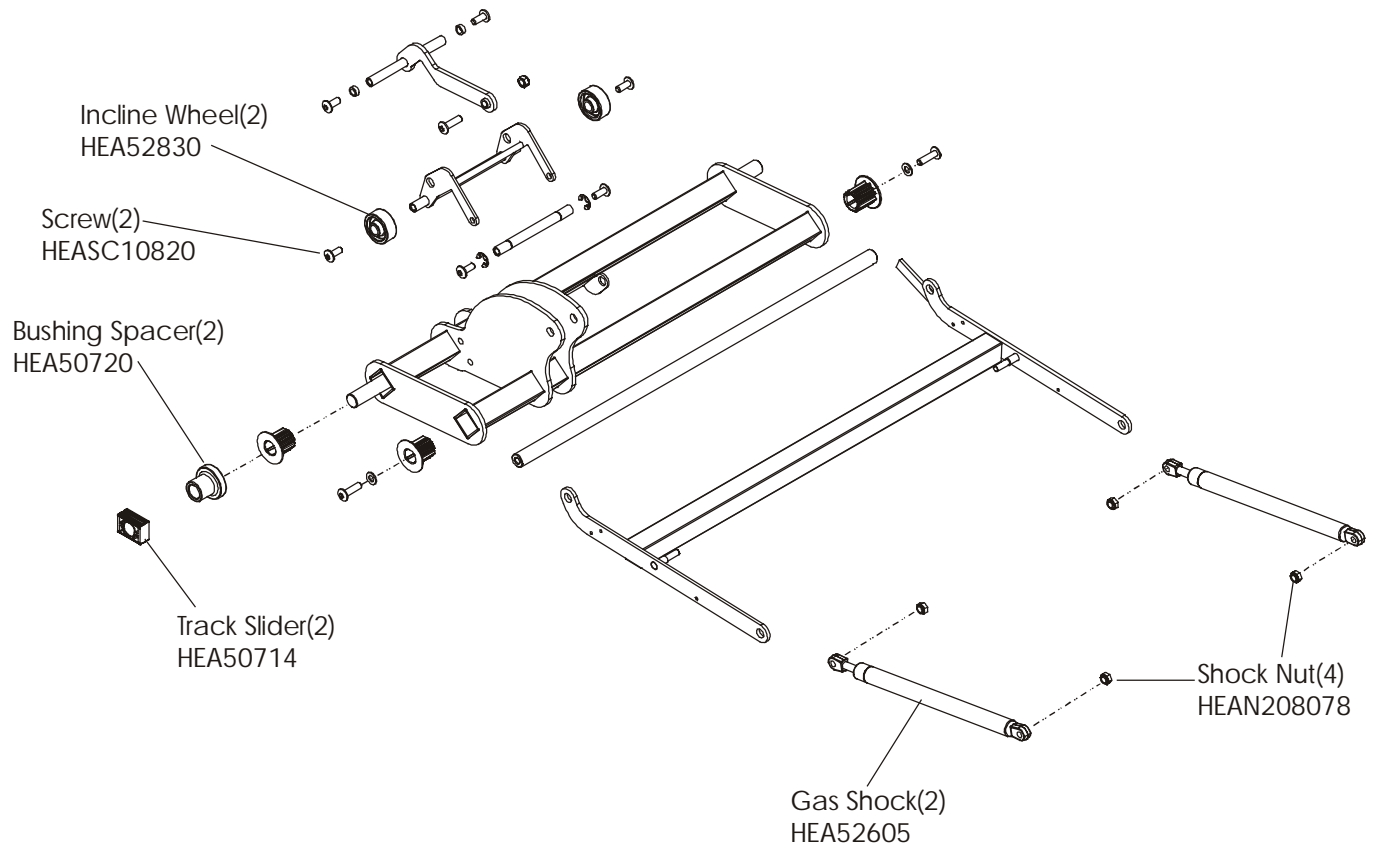

Bally T250 Treadmill - TRT250-XXXX-01

Unit Assembly

Bally T250 Treadmill - TRT250-XXXX-01

Belt and Deck

Bally T250 Treadmill - TRT250-XXXX-01

Frame Components

Bally T250 Treadmill - TRT250-XXXX-01

Drive Components

Bally T250 Treadmill - TRT250-XXXX-01

Base Frame

Bally T250 Treadmill - TRT250-XXXX-01

Cylinder and Linkages

Bally T250 Treadmill - TRT250-XXXX-01

Upright Posts

Note: Hardware Bag, HEALF-05

Bally T250 Treadmill - TRT250-XXXX-01

T810 Console

Product Number	Language/Units	Overlay	PCB	Console No Decals	Console Decals
TRT250-0000-01	Eng/Eng	K70006	D105013	IBA-5WOM10-01	(2)

Bally T250 Treadmill - TRT250-XXXX-01

Wiring Diagram