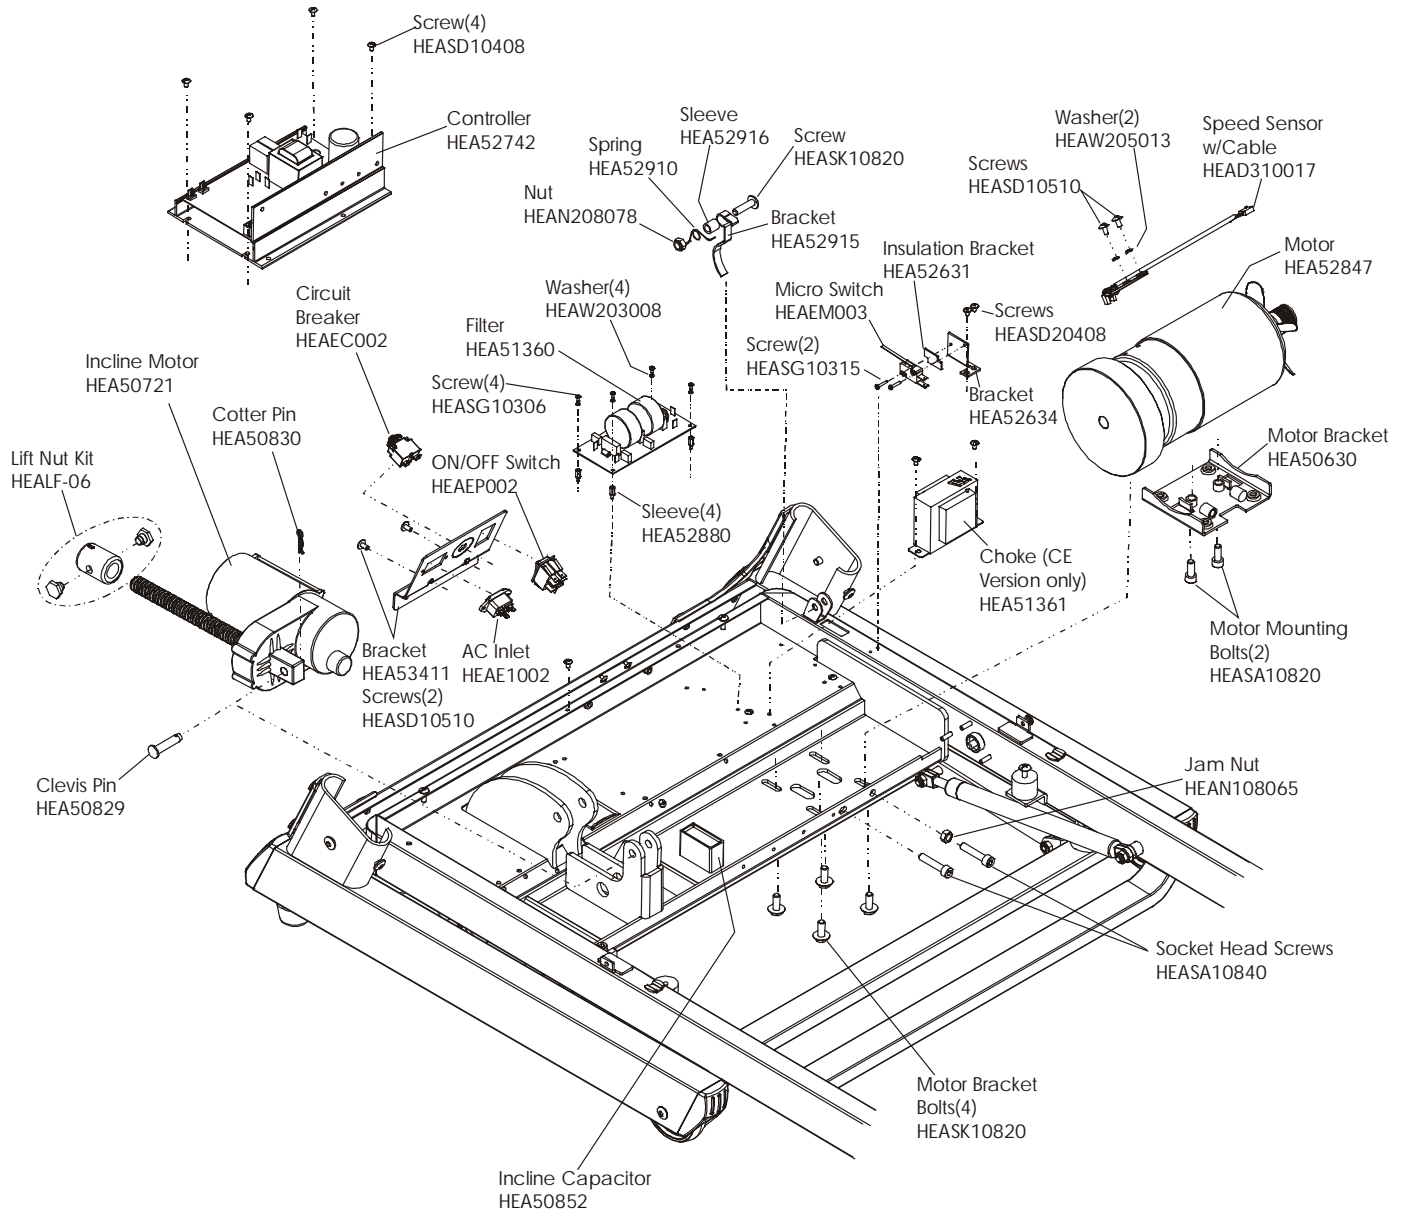

Bally T250 Treadmill - TRT250-XXXX-01

Unit Assembly

Bally T250 Treadmill - TRT250-XXXX-01

Belt and Deck

Bally T250 Treadmill - TRT250-XXXX-01

Frame Components

Bally T250 Treadmill - TRT250-XXXX-01

Drive Components

Bally T250 Treadmill - TRT250-XXXX-01

Base Frame

Bally T250 Treadmill - TRT250-XXXX-01

Cylinder and Linkages

Bally T250 Treadmill - TRT250-XXXX-01

Upright Posts

Note: Hardware Bag, HEALF-05

Bally T250 Treadmill - TRT250-XXXX-01

T810 Console

Product Number	Language/Units	Overlay	PCB	Console No Decals	Console Decals
TRT250-0000-01	Eng/Eng	K70006	D105013	IBA-5WOM10-01	(2)

Bally T250 Treadmill - TRT250-XXXX-01

Wiring Diagram