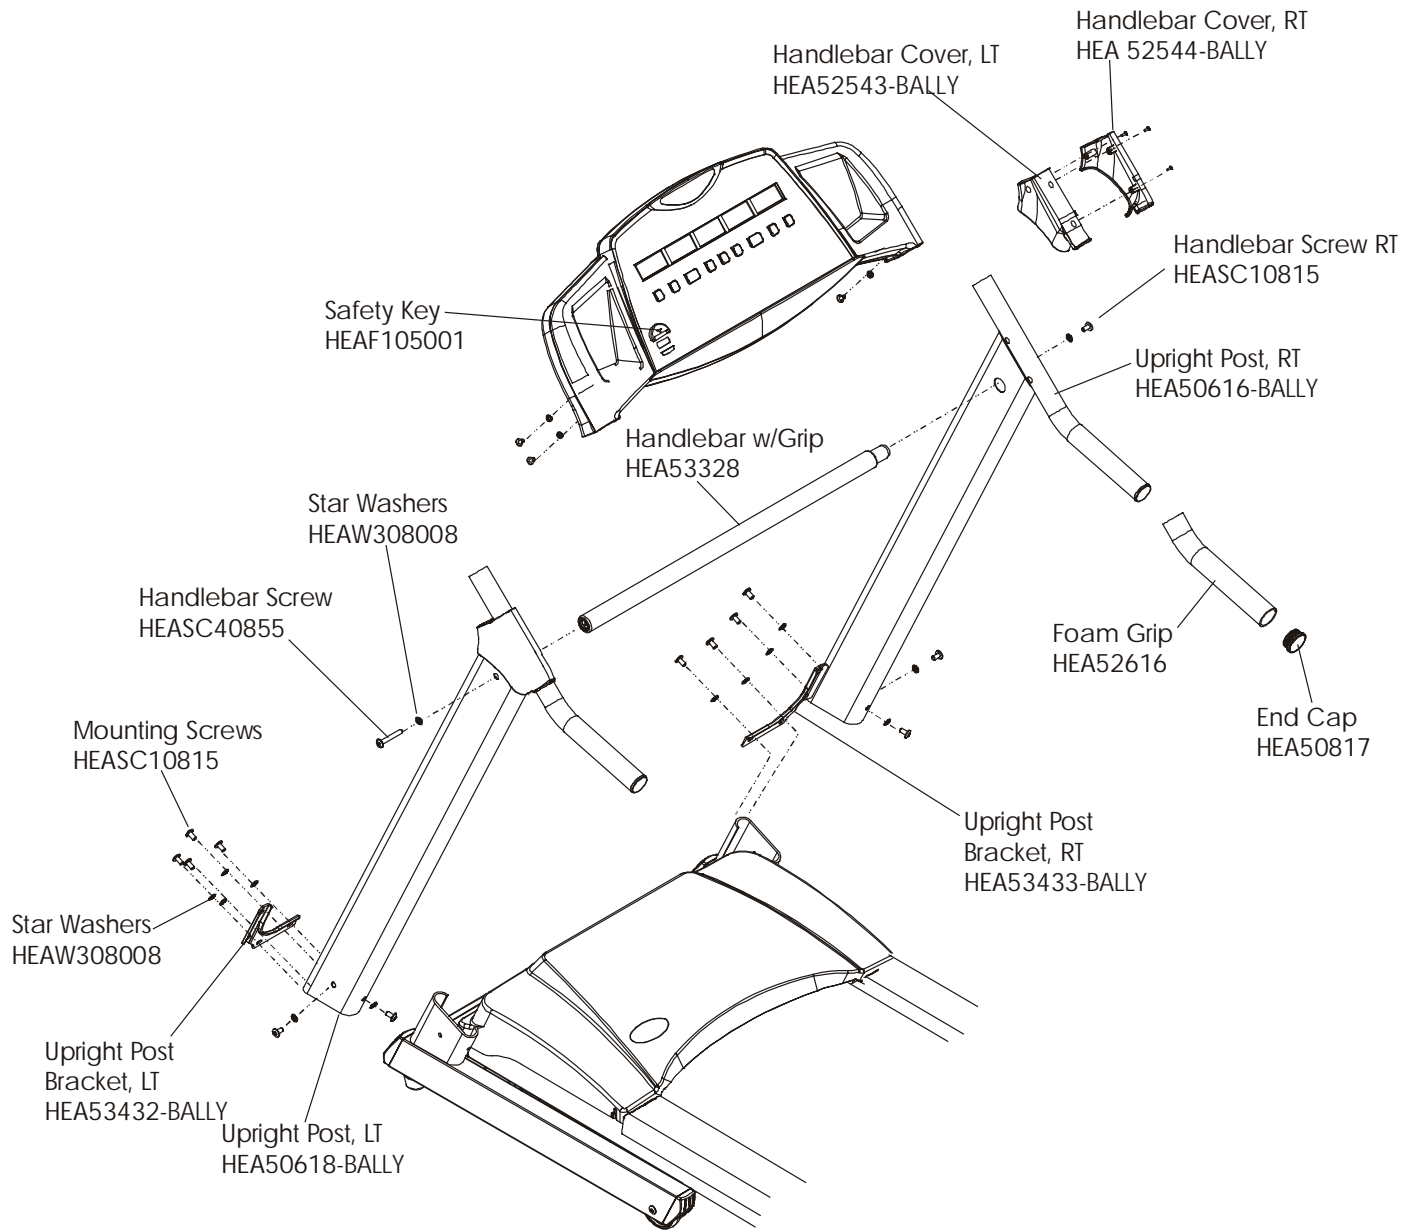

Bally T250 Treadmill - TRT250-XXXX-01

Unit Assembly

Bally T250 Treadmill - TRT250-XXXX-01

Belt and Deck

Bally T250 Treadmill - TRT250-XXXX-01

Frame Components

Bally T250 Treadmill - TRT250-XXXX-01

Drive Components

Bally T250 Treadmill - TRT250-XXXX-01

Base Frame

Bally T250 Treadmill - TRT250-XXXX-01

Cylinder and Linkages

Bally T250 Treadmill - TRT250-XXXX-01

Upright Posts

Note: Hardware Bag, HEALF-05

Bally T250 Treadmill - TRT250-XXXX-01

T810 Console

Product Number	Language/Units	Overlay	PCB	Console No Decals	Console Decals
TRT250-0000-01	Eng/Eng	K70006	D105013	IBA-5WOM10-01	(2)

Bally T250 Treadmill - TRT250-XXXX-01

Wiring Diagram